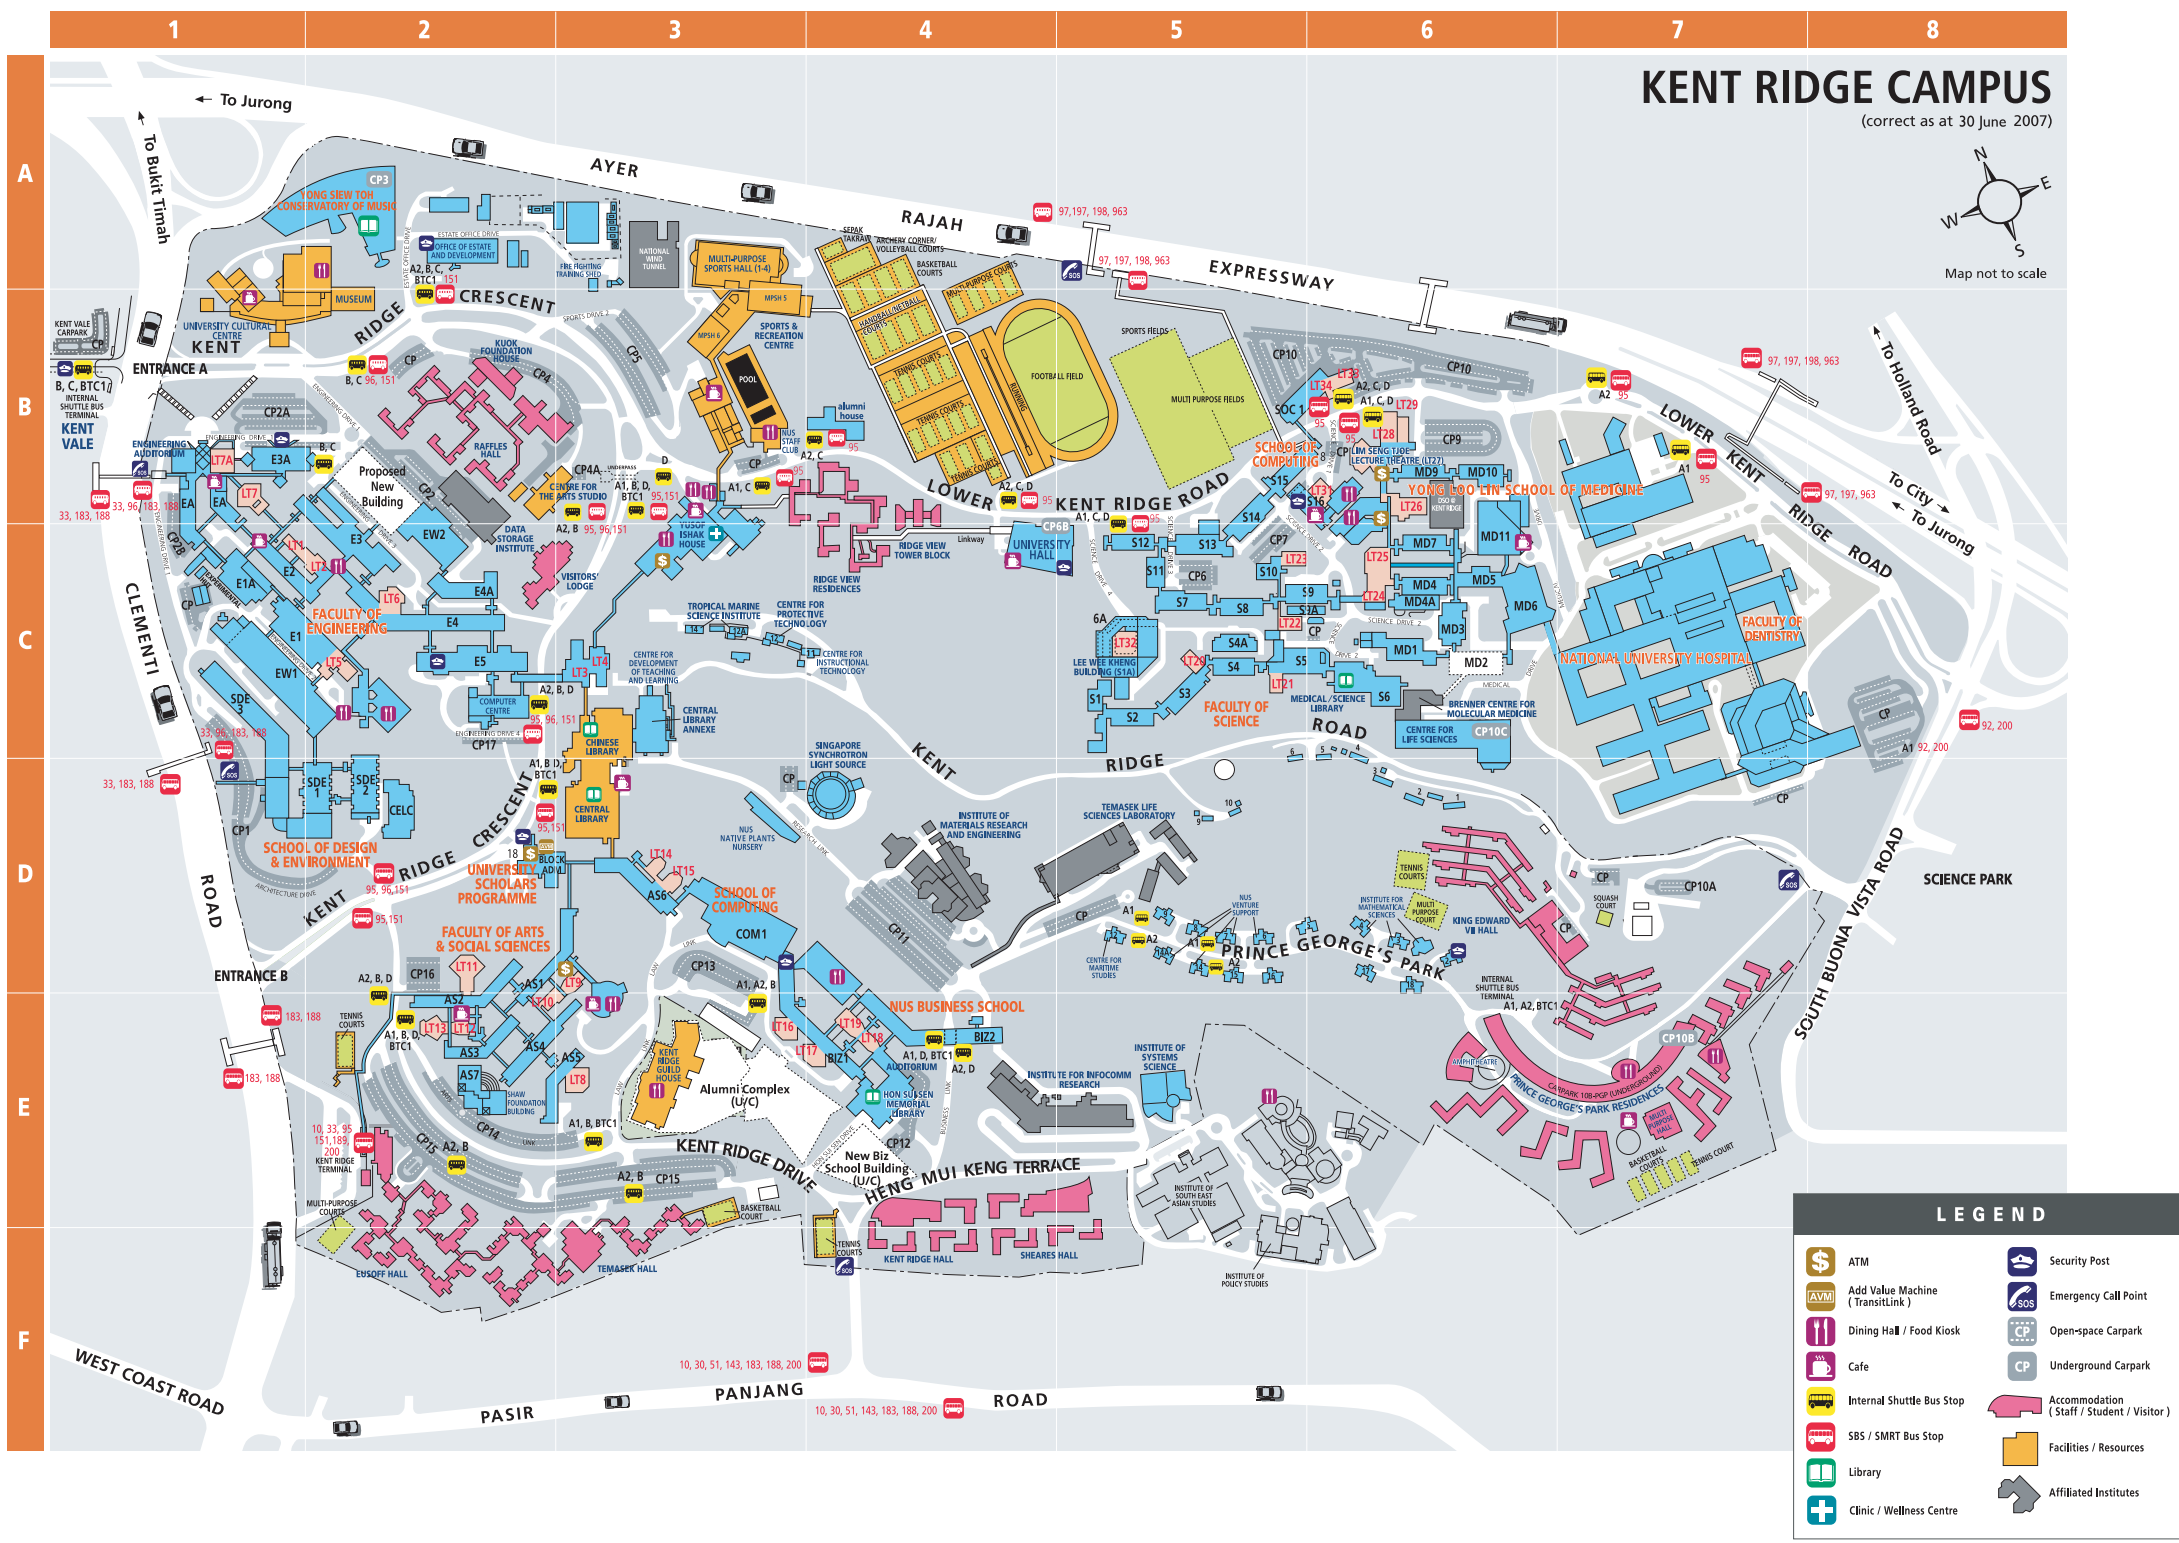

KENT RIDGE CAMPUS

(correct as at 30 June 2007)

Map not to scale

LEGEND			
	ATM		Security Post
	Add Value Machine (Transitlink)		Emergency Call Point
	Dining Hall / Food Kiosk		Open-space Carpark
	Cafe		Underground Carpark
	Internal Shuttle Bus Stop		Accommodation (Staff / Student / Visitor)
	SBS / SMRT Bus Stop		Facilities / Resources
	Library		Affiliated Institutes
	Clinic / Wellness Centre		